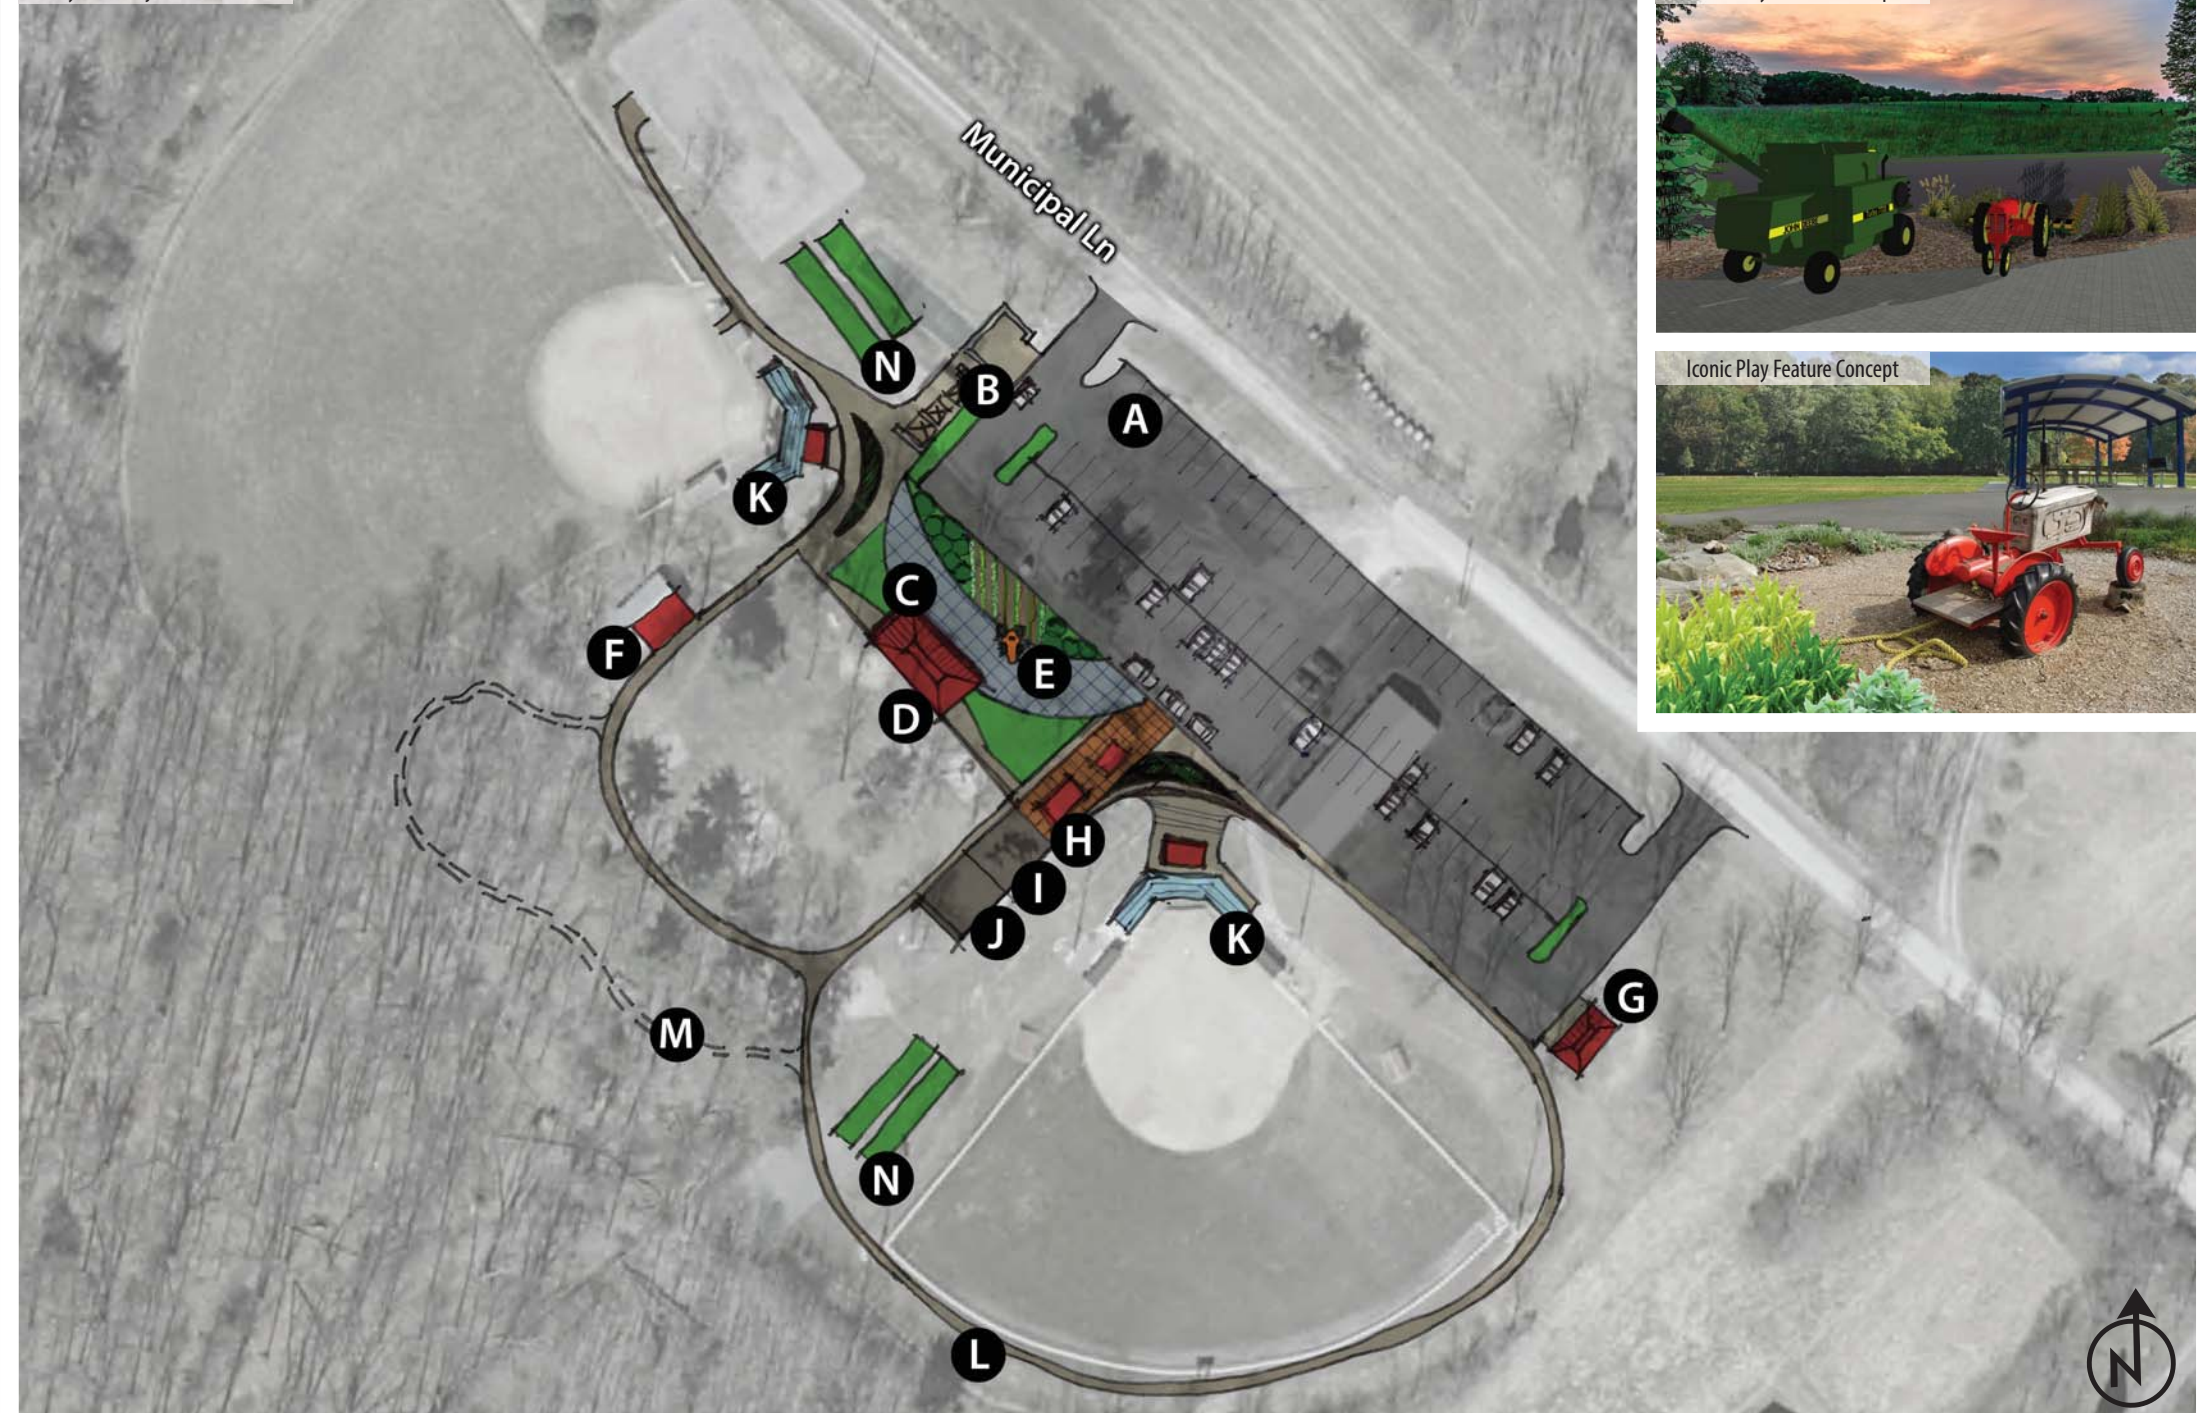

Park Cross Section

Halfmoon Township Park

Halfmoon Township, Centre County, PA

Layer 1 - Widen Access Road

Layer 2 - Basic Upgrades

- A** Existing Municipal Building
- B** ADA Parking and Entrance
- C** Paved Plaza / Concession Area
- D** Maintained Open Lawn
- E** Existing Youth Playground
- F** Proposed Tot Lot
- G** 6' Wide Loop Trail and ADA Access to Existing Facilities
- H** Halfmoon Interpretive Trail

- K** Restroom Shelter
- M** Pavilion Conversion

Layer 5 - Major Renovation

Iconic Play Feature Concept

Iconic Play Feature Concept

A Parking Area - 90 Spaces

B Restroom Shelter and Trash Enclosure

C Halfmoon Plaza

D Community Pavilion

E Iconic Play Feature

F Converted Storage Building

G New Storage Building

H Paved Plaza / Concession Area

I Youth Playground

J Tot Lot

K New Stadium Style Bleacher System

L 6' Wide Loop Trail

M Halfmoon Interpretive Trail

N Relocated Batting Cages