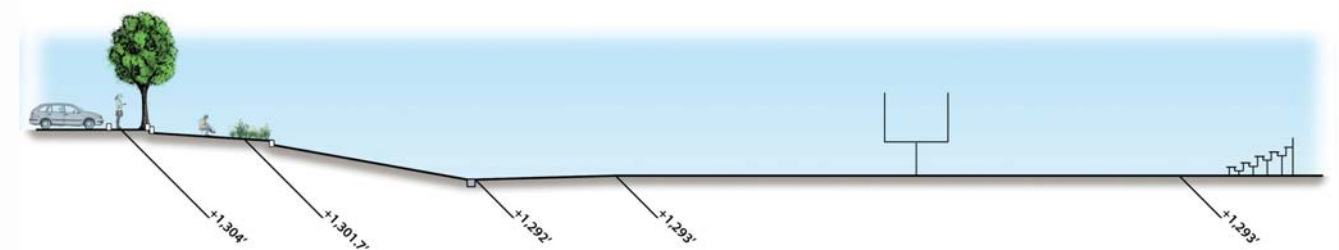

- **A** Improved Entrance with Landscape Treatments
- **B** Existing 1/2 Court Basketball Court, Provide ADA Access to Proposed Walkway System
- **C** Paved Parking with 30 Spaces
- **D** Existing Pavilion, Provide ADA Access and Seating
- **E** Existing Concession and Storage
- **F** Park Terrace
- **G** Tiered Youth Playground and Tot Lot
- **H** Viewing Hill
- **I** Garden
- **J** ADA Field Access and Viewing Area
- **K** Bleachers
- **L** Loop Trail (6' wide, 0.3 miles)
- **M** Meadow
- **N** Rest Stop
- **O** Neighborhood Trail Connection

Park Cross Section