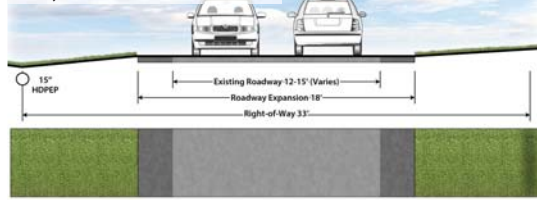

Park Cross Section

Halfmoon Township Park

Halfmoon Township, Centre County, PA

Layer 1 - Widen Access Road

Layer 2 - Basic Upgrades

- A** Existing Municipal Building
- B** ADA Parking and Entrance
- C** Paved Plaza / Concession Area
- D** Maintained Open Lawn
- E** Existing Youth Playground
- F** Proposed Tot Lot
- G** 6' Wide Loop Trail and ADA Access to Existing Facilities
- H** Halfmoon Interpretive Trail

Layer 3 - Parking Improvements

- I** Paved Parking - 60 Spaces

Layer 4A - Remove Municipal Building

- J** Material Storage
- K** Restroom Shelter
- L** Overflow Parking - 35 Spaces +/-

Layer 4B - Pavilion Conversion