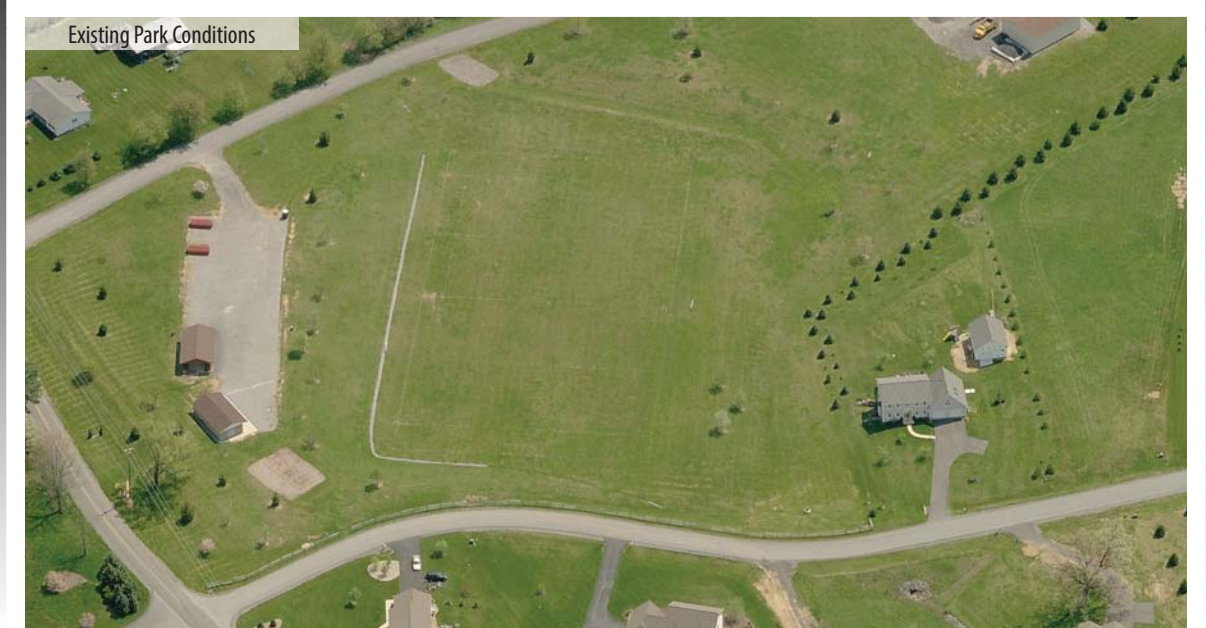

Autumn Meadow Park

Halfmoon Township, Centre County, PA

- A** Improved Entrance with Landscape Treatments
- B** Existing 1/2 Court Basketball Court, Provide ADA Access to Proposed Walkway System
- C** Paved Parking with 30 Spaces
- D** Existing Pavilion, Provide ADA Access and Seating
- E** Existing Concession and Storage
- F** Park Terrace
- G** Tiered Youth Playground and Tot Lot
- H** Viewing Hill
- I** Garden
- J** ADA Field Access and Viewing Area
- K** Bleachers
- L** Loop Trail (6' wide, 0.3 miles)
- M** Meadow
- N** Rest Stop
- O** Neighborhood Trail Connection

Park Cross Section

Halfmoon Township Park

Halfmoon Township, Centre County, PA

Layer 1 - Widen Access Road

Layer 2 - Basic Upgrades

- A** Existing Municipal Building
- B** ADA Parking and Entrance
- C** Paved Plaza / Concession Area
- D** Maintained Open Lawn
- E** Existing Youth Playground
- F** Proposed Tot Lot
- G** 6' Wide Loop Trail and ADA Access to Existing Facilities
- H** Halfmoon Interpretive Trail

D Community Pavilion

E Iconic Play Feature

F Converted Storage Building

G New Storage Building

H Paved Plaza / Concession Area

I Youth Playground

J Tot Lot

K New Stadium Style Bleacher System

L 6' Wide Loop Trail

M Halfmoon Interpretive Trail

N Relocated Batting Cages